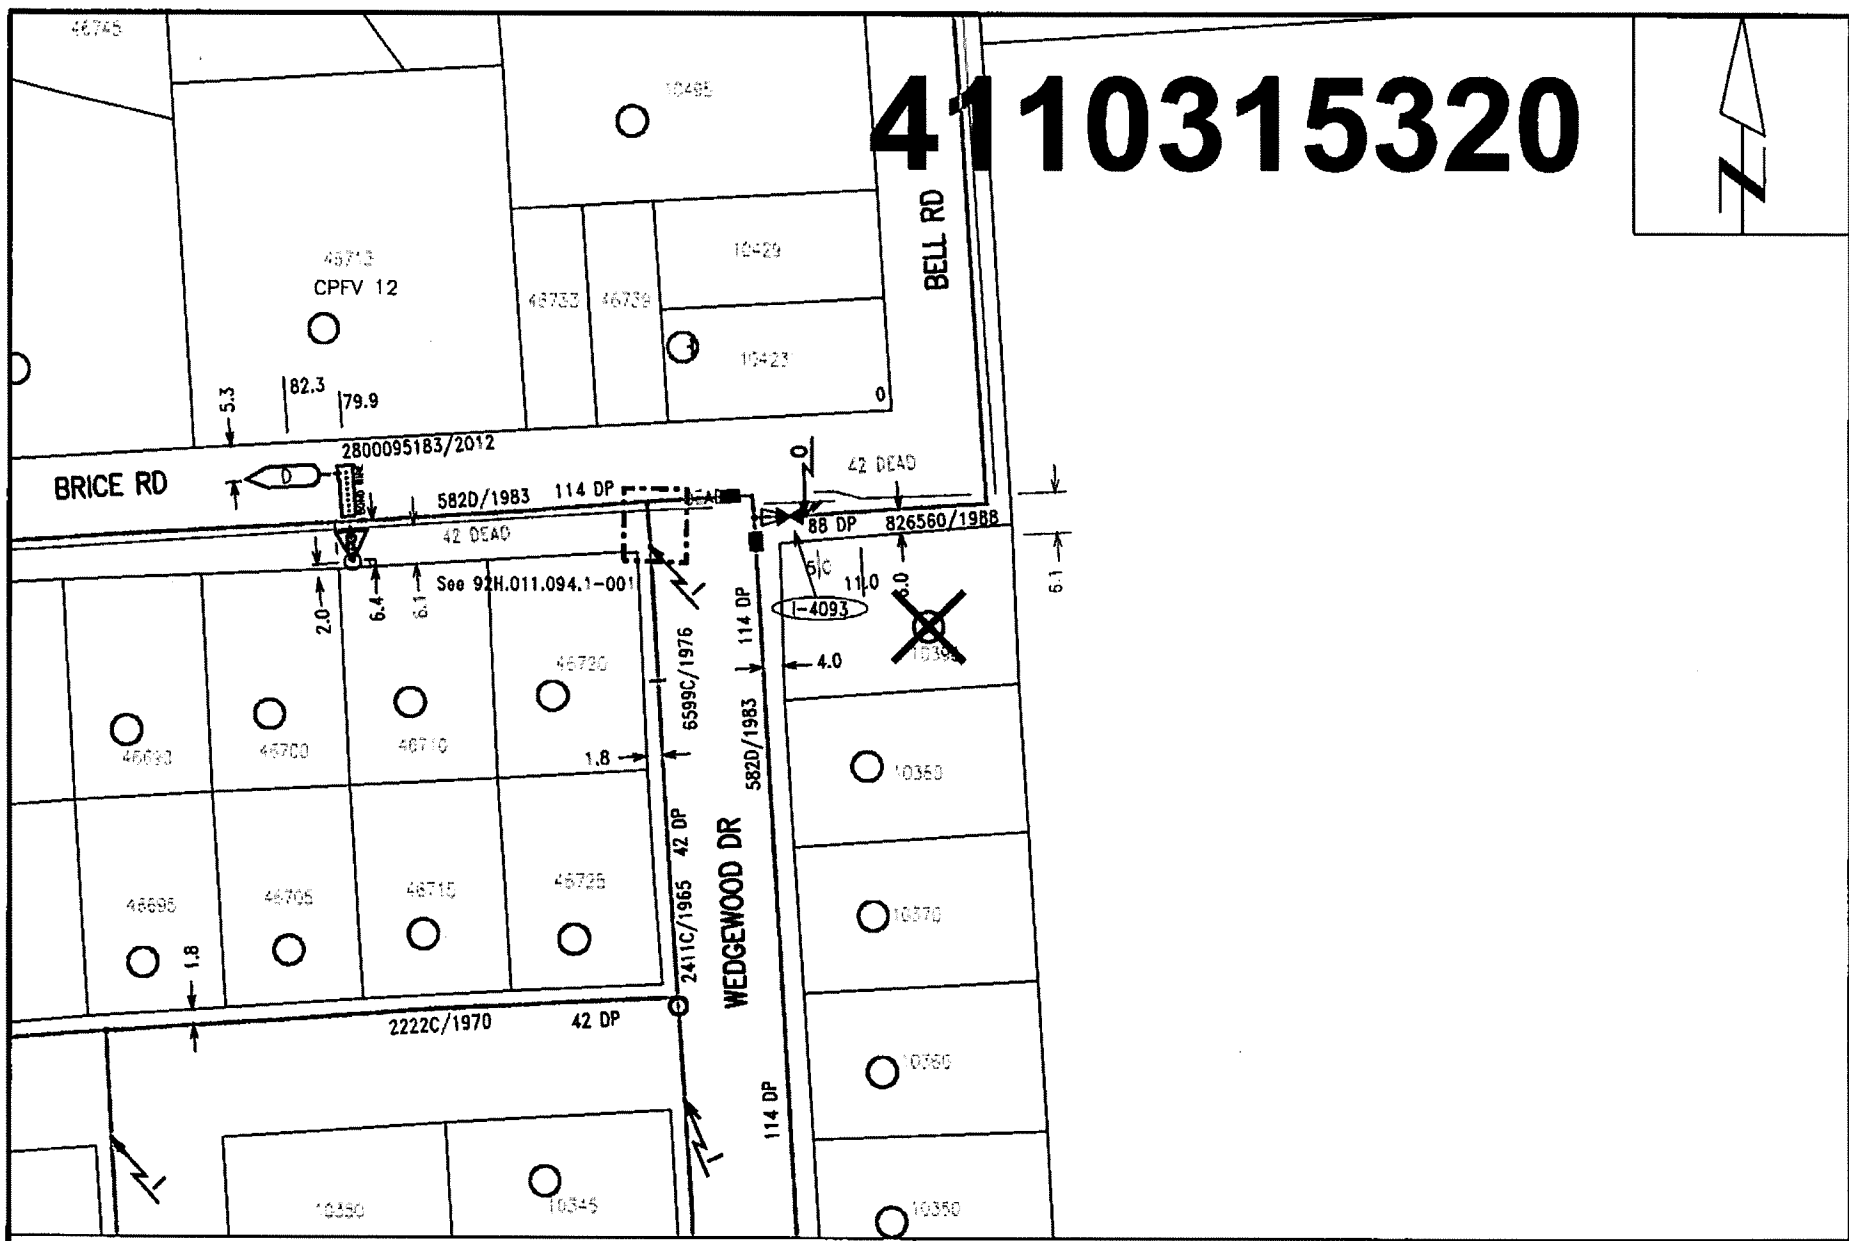

4110315320

Nearest Intersection: Bell Rd and Brice Rd.
Distance from lot to intersection is 21 meters (79 degrees North of East).
View Scale: 1:1000

10390 Wedgewood Dr, Chilliwack
 Order #: 31036235 Prem #: 285892 City Limits: Chilliwack
 X: 1296733786.00 Y: 472373551.00 Select autotext type 2018/11/13